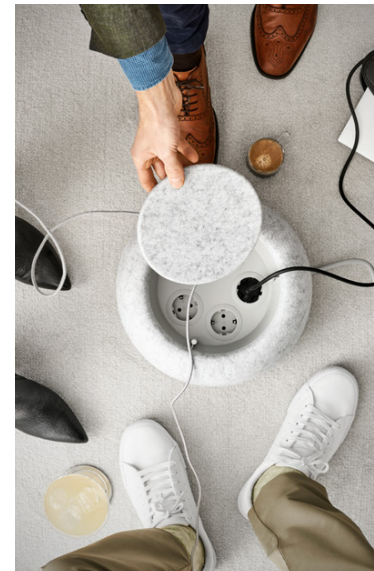

Iris Powerhub

At a time when the charge is also often shared with work colleagues, friends and family, Iris Powerhub becomes a beautiful solution to cable chaos in all environments or the new campfire to gather around.

reddot winner 2021

longlisted
dezeen
awards 2021

Swap cable chaos for Swedish design. Iris Powerhub challenges the traditional multiple sockets and sets a new industry standard in terms of both design and function.

Iris is a world unique and sleek electrical solution for stylish and flexible charging, developed in collaboration between **KFFurniture / Tengbom**. Plastic and angular shapes have been replaced by a circular design, wrapped in gray or sand-colored felt. With four electrical outlets as well as two USB charging sockets and a hidden cord winder, Iris not only excels in user-friendliness but

also in attention to detail. Throughout the design process, sustainability has been a priority. Iris consists of carefully selected materials, among others a felt mat created from recycled PET.

Iris Powerhub with its soft shape and minimalistic expression is a flexible yet beautiful solution to cable chaos in all environments.